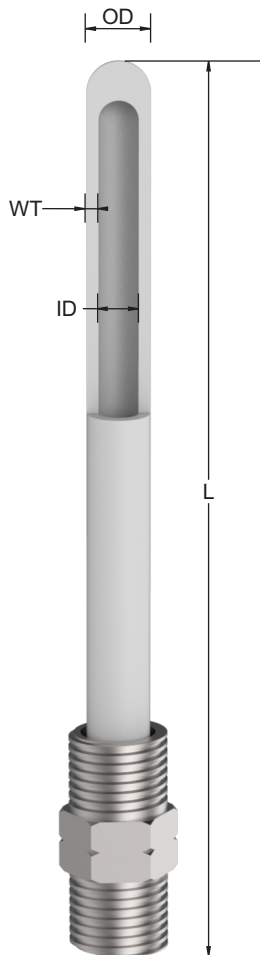

## CERAMIC PROTECTING TUBE TYPICAL, MOUNTING NIPPLE

OD X ID (mm)	Length (mm)
6 X 4	350 to 2300
8 X 5	350 to 2300
10 X 6	350 to 2300
12 X 8	350 to 2300
15 X 6	350 to 2300
15 X 10	350 to 2300
20 X 10	350 to 2300
20 X 15	350 to 2300
24 X 12	350 to 2300
24 X 18	350 to 2300