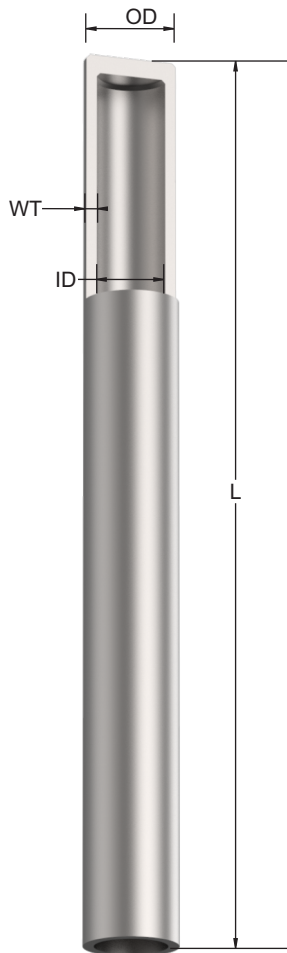

SILICON CARBIDE PROTECTING TUBE TYPICAL, PLAIN END

OD X ID (mm)	Length (mm)
6 X 4	350 to 2300
8 X 5	350 to 2300
10 X 6	350 to 2300
12 X 8	350 to 2300
15 X 6	350 to 2300
15 X 10	350 to 2300
20 X 10	350 to 2300
20 X 15	350 to 2300
24 X 12	350 to 2300
24 X 18	350 to 2300
30 x 18	350 to 2300
28 x 16	350 to 2300
45 x 25	350 to 2300