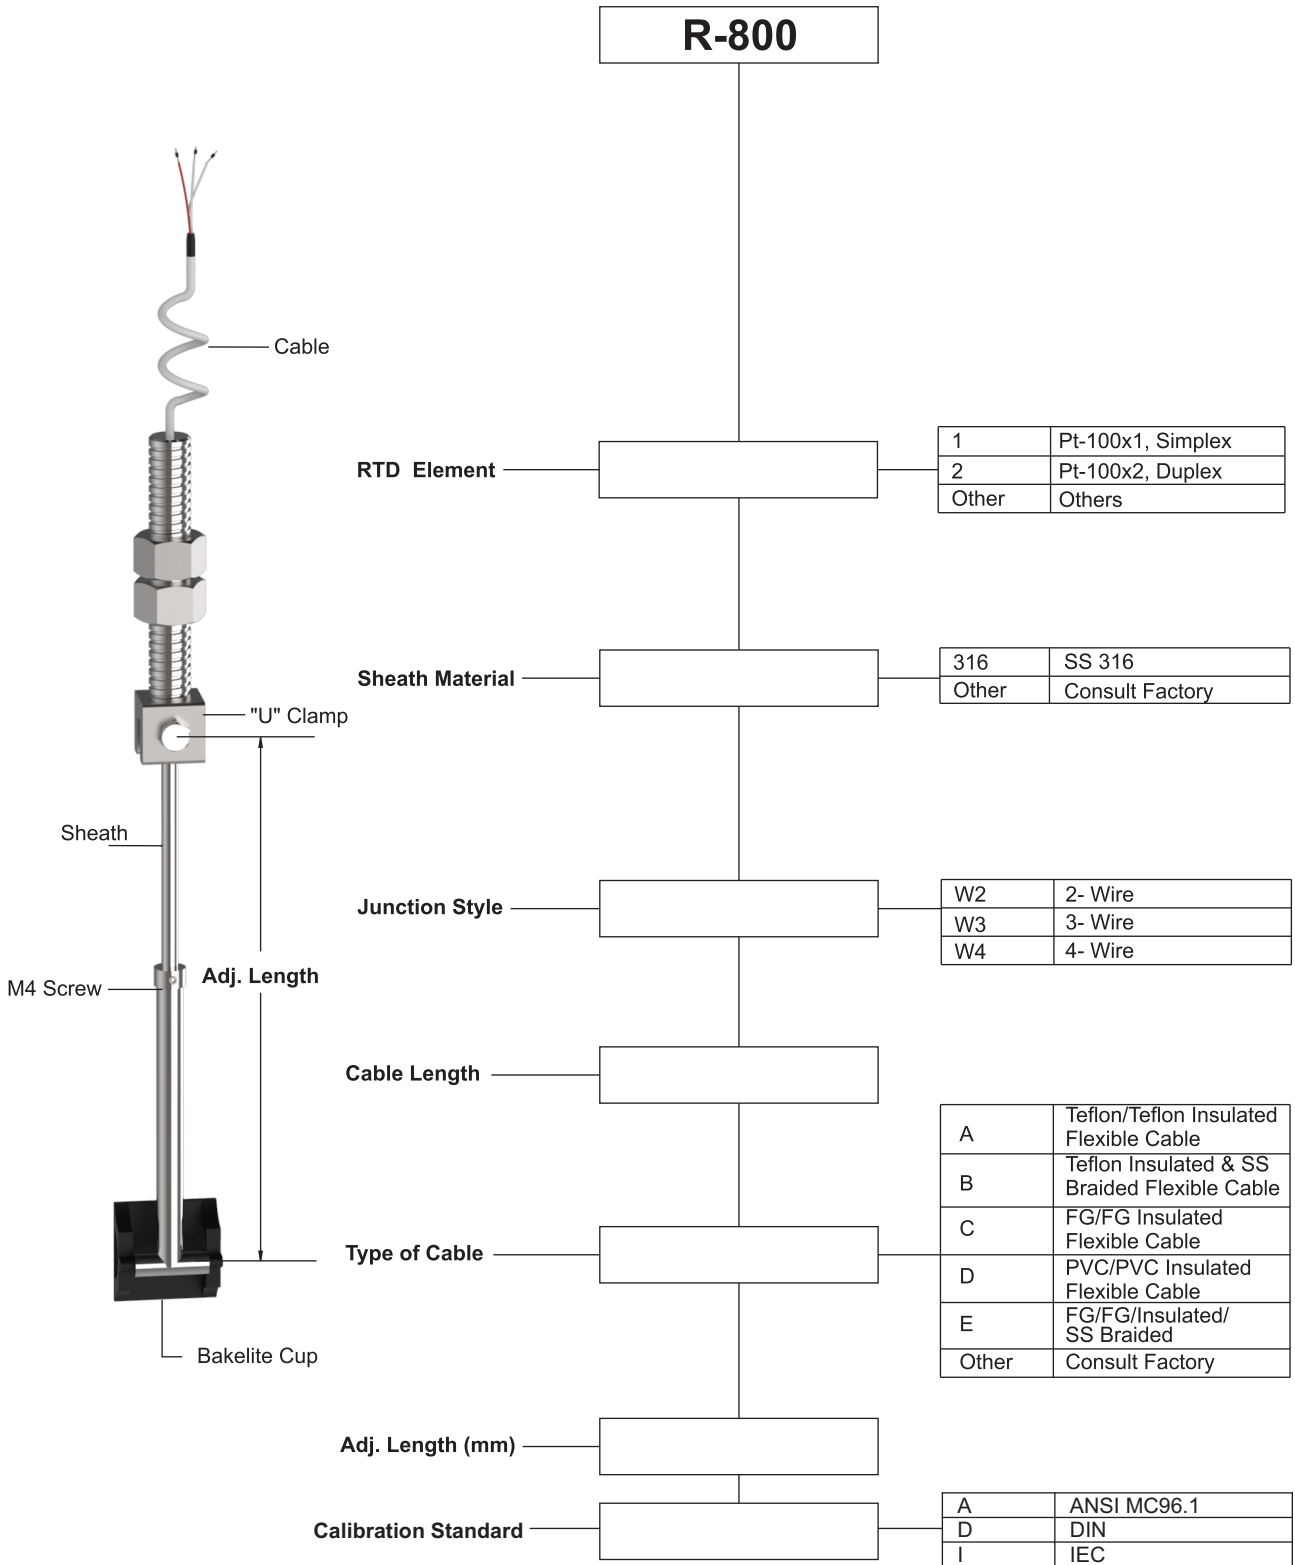

SLIDE SHOE RTD WITH BAKELITE CUP & 'U' CLAMP

NOTE : BAKELITE CUP & "U" CLAMP PROVIDE WITH RTD